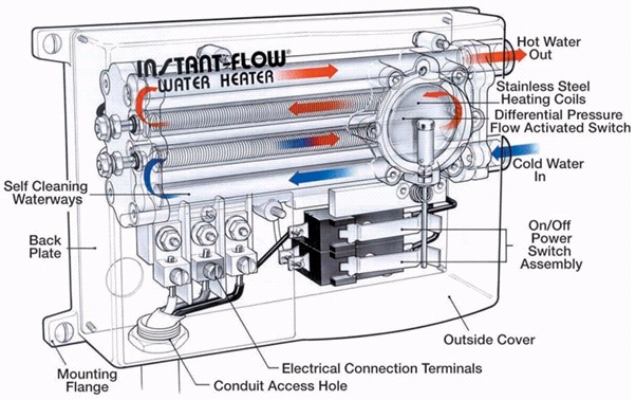

WMS Sales is pleased to announce that we are now stocking the two most popular models of **Chronomite Instant Flow**, Instantaneous Water Heaters in our **Buffalo Warehouse**.

Model	Temp Rise	Watts (W)	Volts (V)	Breaker	Housing
Low Flow 0.5 GPM					
SR-20L/208	57 Degrees	4160	208	20	Aluminum
SR-30/277	57 Degrees	8310	277	30	Aluminum